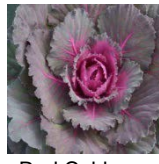

Crown Azure

Delta True Blue

Delta Pure Purple

Beaconsfield

Delta Violet/White

Yellow w/Blotch

Matrix Red/Yellow

Winter Hardy Viola - Penny Series

Penny White

Penny Clear Yellow

Penny Orange

Penny Blue

Penny Violet

Penny Peach Jump-up

Penny Orange Jump-up

Penny Yellow Jump-up

Ornamental Cabbage & Kale

Glamour Cabbage

Red Cabbage

Pink Cabbage

White Cabbage

Red Kale

White Kale

Red Peacock