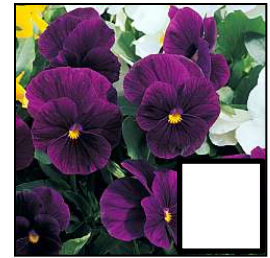

Pure Red

Crown Azure

Delta True Blue

Delta Pure Purple

Beaconsfield

Delta Violet/White

Yellow w/Blotch

Matrix Red/Yellow

Winter Hardy Viola - Penny Series

Penny White

Penny Clear Yellow

Penny Orange

Penny Blue

Penny Violet

Penny Peach Jump-up

Penny Orange Jump-up