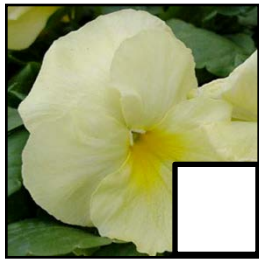

Ornamental Cabbage & Kale

Glamour Cabbage

Red Cabbage

Pink Cabbage

White Cabbage

Red Kale

White Kale

Red Peacock

White Peacock

2017 Winter Hardy Pansies & Viola

Customer _____ Price: _____ Total # Flats: _____

Pure White

Lemon Chiffon

Delta Pure Yellow

Deep Orange

Pure Rose

Pure Red

Crown Azure

Delta True Blue

Delta Pure Purple

Beaconsfield

Delta Violet/White

Yellow w/Blotch

Matrix Red/Yellow