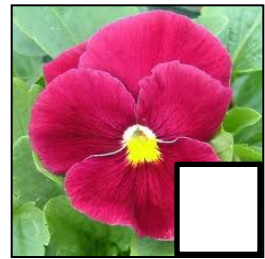

Ornamental Cabbage & Kale

Glamour Cabbage

Red Cabbage

Pink Cabbage

White Cabbage

Red Kale

White Kale

Red Peacock

White Peacock

2017 Winter Hardy Pansies & Viola

Customer _____ Price: _____ Total # Flats: _____

Pure White

Lemon Chiffon

Delta Pure Yellow

Deep Orange

Pure Rose

Pure Red

Crown Azure

Delta True Blue

Delta Pure Purple

Beaconsfield

Delta Violet/White

Yellow w/Blotch

Matrix Red/Yellow