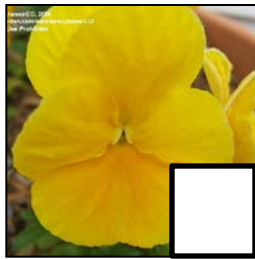

Ornamental Cabbage & Kale

Glamour Cabbage

Red Cabbage

Pink Cabbage

White Cabbage

Red Kale

White Kale

Red Peacock

White Peacock

2017 Winter Hardy Pansies & Viola

Customer _____ Price: _____ Total # Flats: _____

Pure White

Lemon Chiffon

Delta Pure Yellow

Deep Orange

Pure Rose

Pure Red

Crown Azure

Delta True Blue

Delta Pure Purple

Beaconsfield

Delta Violet/White

Yellow w/Blotch

Matrix Red/Yellow