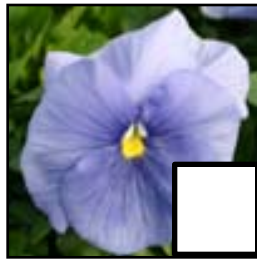

White Peacock

2017 Winter Hardy Pansies & Viola

Customer _____ Price: _____ Total # Flats: _____

Pure White

Lemon Chiffon

Delta Pure Yellow

Deep Orange

Pure Rose

Pure Red

Crown Azure

Delta True Blue

Delta Pure Purple

Beaconsfield

Delta Violet/White

Yellow w/Blotch

Matrix Red/Yellow