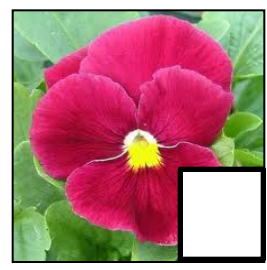

2017 Winter Hardy Pansies & Viola

(pull sheet)

Customer _____ Date: _____ CSR: _____

Pansies + Perennials: _____ Pansies Only: _____ Total Flats: _____ Price: _____

Pure Rose

Winter Hardy Viola - Penny Series