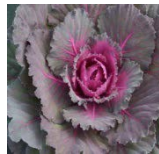

Red Cabbage