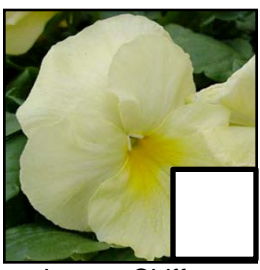

White Peacock

# 2017 Winter Hardy Pansies & Viola

(pull sheet)

Customer \_\_\_\_\_ Date: \_\_\_\_\_ CSR: \_\_\_\_\_

Pansies + Perennials: \_\_\_\_\_ Pansies Only: \_\_\_\_\_ Total Flats: \_\_\_\_\_ Price: \_\_\_\_\_

Pure White

Lemon Chiffon

Delta Pure Yellow

Deep Orange

Pure Rose

Pure Red

Crown Azure

Delta True Blue

Delta Pure Purple