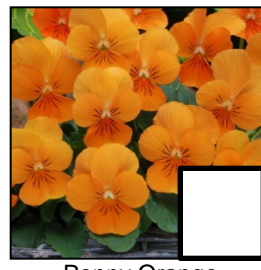

Penny Orange